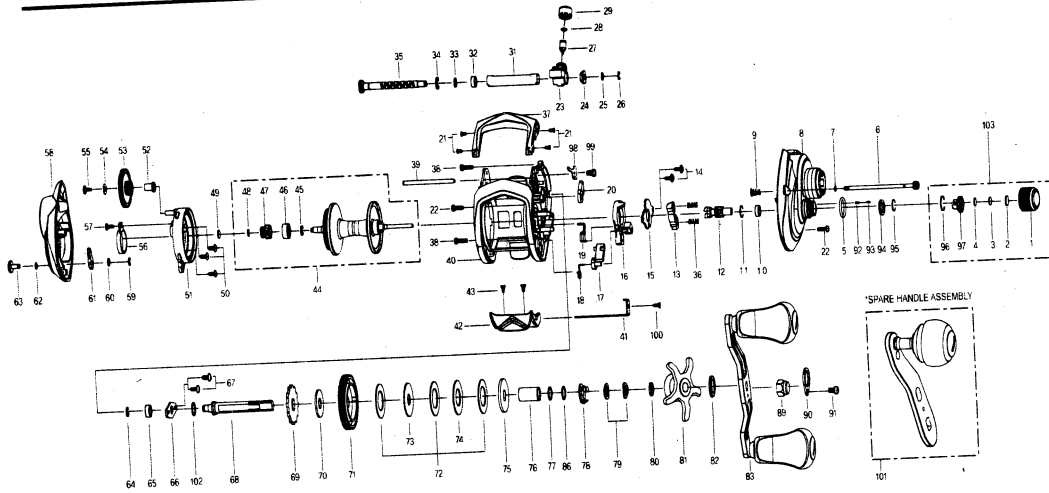

# CAMION

305TD

Key No.	Part No.	Part Name	Key No.	Part No.	Part Name
			51	5K215802	Spool Cover Assembly
			52	5K216001	Collar
1	5K209211	Tension Knob	53	6K163501	Gear
2	6K709201	Washer	54	6B924906	Washer
3	6K164601	Washer	55	6K787601	Tap Screw
4	6K164605	Washer	56	5K216101	Click Leaf Spring
5	6K904901	O-Ring	57	6K494001	Screw
6	5K214401	Thumb Screw	58	5K215215	Palm Side Cover Assembly
7	6K204604	Gear Side Cover Assembly (One Way Clutch)	59	63205901	Retainer
8	5K2139A6	Coil Spring	60	5K628901	Spring Washer
9	5K255501	Ball Bearing	61	5K215601	Click Claw
10	6K304004	Ball Bearing	62	6K148904	Washer
11	6K170701	Ring	63	5K215701	Click Lever
12	5K242001	Pinion	64	63205901	Retainer
13	5K390201	Clutch	65	6K170604	Ball Bearing
14	6K723501	Screw	66	5K213301	Bearing Plate
15	5K212901	Cam Plate	67	6K398603	Screw
16	5K212801	Clutch Cam	68	5K213201	Gear Metal
17	5K211901	Kick Lever	69	5K213601	Ratchet
18	5K212001	Spring	70	5K235101	Washer
19	5K213101	Spring	71	5K241901	Drive Gear
20	5K214502	Stopper Assembly	72	5K238302	Washer-L
21	6K314101	Screw	73	5K238501	Washer-D
22	6K311307	Screw	74	5K238401	Washer-A
23	5K212205	Level Wind Assembly	75	5K238601	Washer-D
24	5K028501	Bush	76	6K896718	Sleeve
25	6K161803	Washer	77	6K177302	Washer
26	63205901	Retainer	78	6K259201	Leaf Spring Assembly
27	6K256506	Level Wind Pin	79	5K027201	Spring Washer
28	6K148802	Washer	80	5K174201	Du-Washer
29	6K704403	Level Wind Nut	81	5K240542	Star Drag Assembly
31	5K212101	Pipe	82	5K199101	Washer
32	5K005901	Bush	83	5K239851	Handle Assembly
33	6E096503	Washer	86	6K177301	Washer
34	6K772101	Retainer	89	5K181816	Nut
35	5K216301	Worm Shaft Assembly	90	5K005015	Retainer
36	5K337001	Coil Spring	91	63520412	Screw
37	5K213406	Front Support	92	5K201602	Coil Spring
38	63511113	Screw	93	5K201501	Click Pin
39	5K212501	Pillar	94	5K460801	Click Plate
40	5K211544	Frame Assembly	95	6K394501	Retainer
41	5K213001	Clutch Link	96	5K201301	Ring
42	5K212701	Thumb Bar	97	5K460901	Control Plate
43	6K395601	Tap Screw	98	5K234901	Plate
44	5K214741	Spool Assembly (1 ball bearing)	99	6K797201	Screw
45	63201402	Retainer	100	5K047002	Screw
46	5K126105	Ball Bearing	101	5K241282	Handle Assembly
47	5K215101	Spool Pinion	102	6K152905	Washer
48	6B339801	Retainer	103	5K403225	Tension Knob Assembly
49	6K164605	Washer			
50	63535902	Screw			