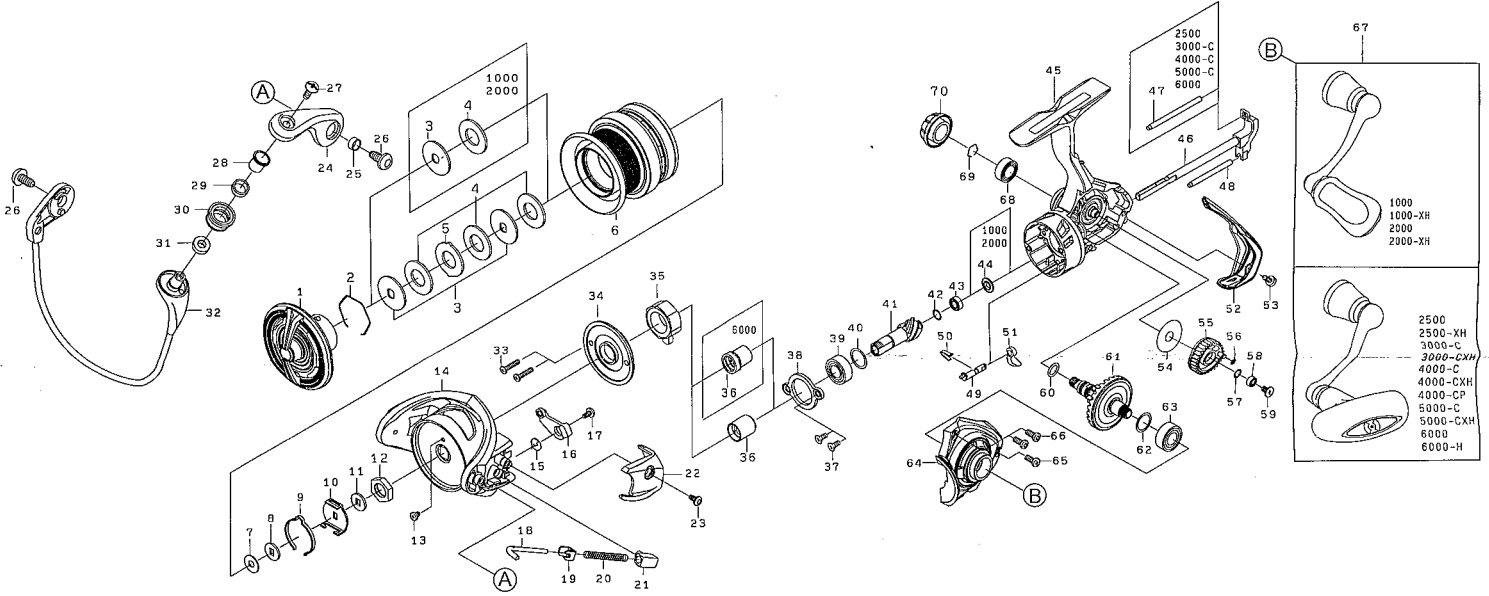

EXCELER LT 1000/1000-XH/2000/2000-XH/2500/2500-XH/3000-C/3000-CXH/4000-C/4000-CXH/4000-CP/5000-C/5000-CXH/6000/6000-H PARTS LIST

SPINNING REEL

*Please order by parts number, not key number.

EXCELER LT 1000/1000-XH/2000/2000-XH/2500/2500-XH/3000-C/3000-CXH/4000-C/4000-CXH/4000-CP/5000-C/5000-CXH/6000/6000-H