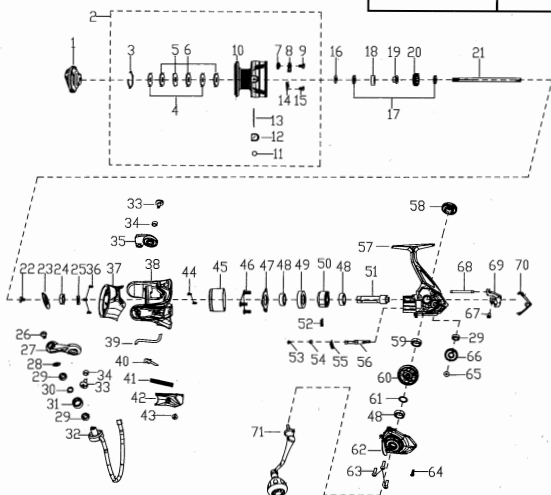

# EXPLODED VIEW OF CEANA 4000HG

SERIAL NO. 4000HG 2200837

ATTACH RECEIPT HERE

## Major Craft

### PARTS LIST OF CEANA 4000HG

ITEM	DESCRIPTION	ITEM	DESCRIPTION	ITEM	DESCRIPTION
1	Drag Knob Assy	25	Washer	49	Pinion Bearing Collar
2	Spool Assy	26	Screw	50	One Way Clutch Bearing Assembly
3	Spool Clasp	27	Bail Arm	51	Pinion Gear
4	Key Washer	28	Line Roller Collar	52	Clutch Spring
5	Eared Washer	29	Ball Bearing	53	Screw
6	Washer	30	Washer	54	Pom Bushing
7	Spool Click Bushing	31	Line Roller	55	Clutch Switch Spring
8	Spool Click Plate	32	Bail Assembly	56	Clutch Switch
9	Screw	33	Screw	57	Body
10	Spool	34	Bushing	58	Handle Cap
11	Line Clip	35	Bail Holder	59	Bearing
12	Line Clip Bushing	36	Screw	60	Driver Gear
13	Spring	37	Rotor Decorate Ring	61	Washer
14	Spring	38	Rotor	62	Body Cover
15	Screw	39	Rotor Trip Lever	63	Screw
16	Washer	40	Pivot Arm	64	Screw
17	Washer	41	Bail Spring	65	Screw
18	Pom Bushing	42	Rotor Cover	66	O/S Gear
19	Spool Holder	43	Screw	67	Screw
20	Click Gear	44	Screw	68	Slider Guide Shaft
21	Main Shaft	45	Body Head Cover	69	Slider
22	Screw	46	Screw	70	Rear Cover
23	Rotor Nut Locking Plate	47	Ball Bearing Retainer	71	Handle Assembly
24	Rotor Nut	48	Bearing		