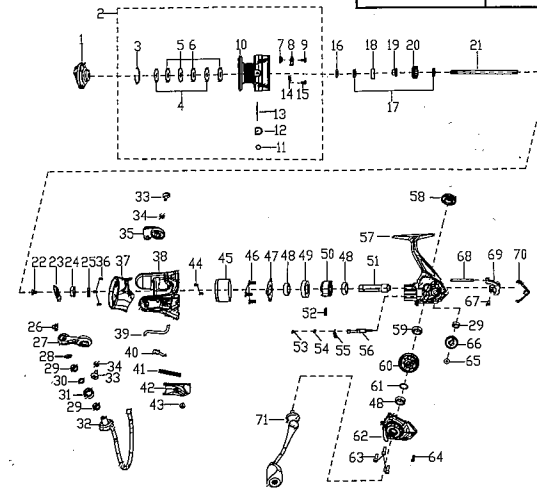

EXPLODED VIEW OF CEANA 2500HG & 3000HG

SERIAL NO. 3000HG **2203351**

Major Craft

PARTS LIST OF CEANA 2500HG & 3000HG

ITEM	DESCRIPTION	ITEM	DESCRIPTION	ITEM	DESCRIPTION
1	Drag Knob Assy	25	Washer	49	Pinion Bearing Collar
2	Spool Assy	26	Screw	50	One Way Clutch Bearing Assembly
3	Spool Clasp	27	Ball Arm	51	Pinion Gear
4	Key Washer	28	Line Roller Collar	52	Clutch Spring
5	Eared Washer	29	Ball Bearing	53	Screw
6	Washer	30	Washer	54	Pom Bushing
7	Spool Click Bushing	31	Line Roller	55	Clutch Switch Spring
8	Spool Click Plate	32	Ball Assembly	56	Clutch Switch
9	Screw	33	Screw	57	Body
10	Spool	34	Bushing	58	Handle Cap
11	Line Clip	35	Ball Holder	59	Bearing
12	Line Clip Bushing	36	Screw	60	Driver Gear
13	Spring	37	Rotor Decorate Ring	61	Washer
14	Spring	38	Rotor	62	Body Cover
15	Screw	39	Rotor Trip Lever	63	Screw
16	Washer	40	Pivot Arm	64	Screw
17	Washer	41	Ball Spring	65	Screw
18	Pom Bushing	42	Rotor Cover	66	O/S Gear
19	Spool Holder	43	Screw	67	Screw
20	Click Gear	44	Screw	68	Slider Guide Shaft
21	Main Shaft	45	Body Head Cover	69	Slider
22	Screw	46	Screw	70	Rear Cover
23	Rotor Nut Locking Plate	47	Ball Bearing Retainer	71	Handle Assembly
24	Rotor Nut	48	Bearing		