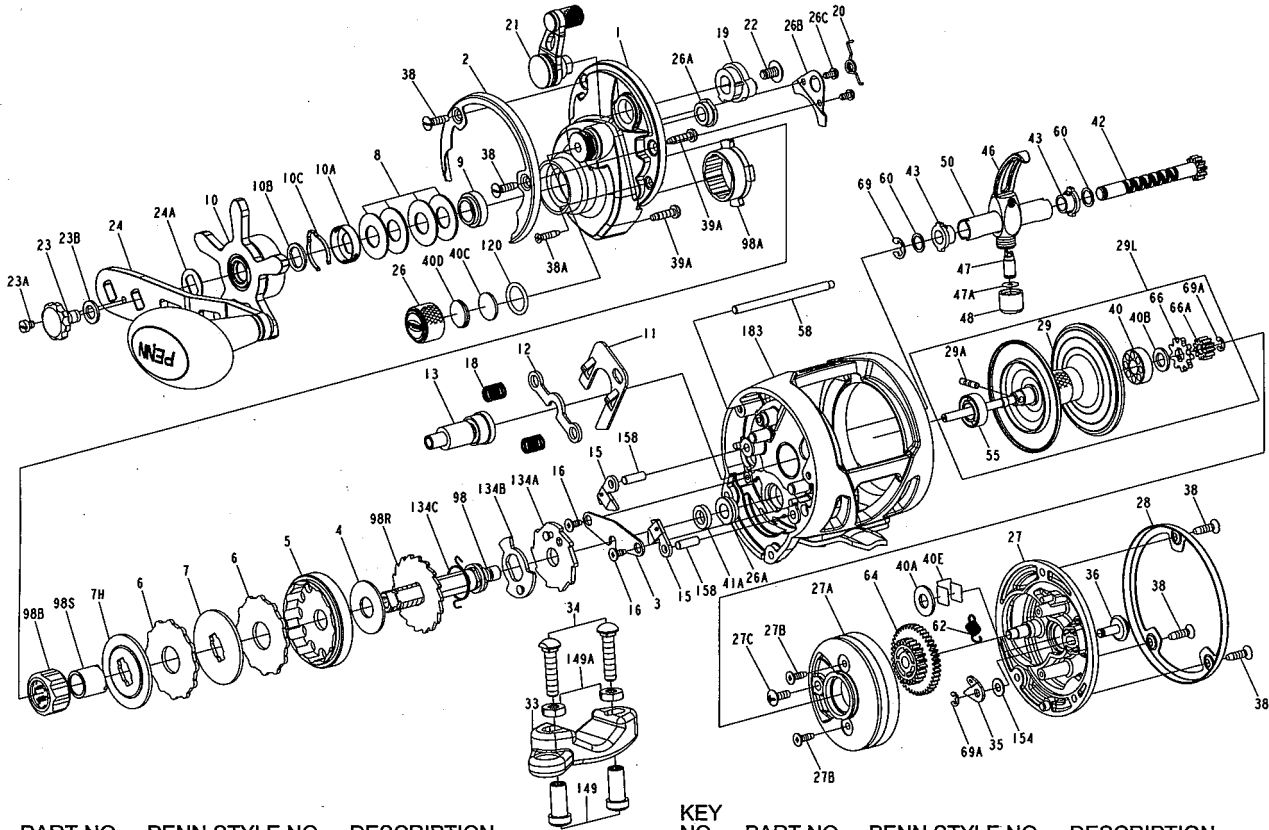

**PARTS LIST FOR WAR15LWLH and WAR20LWLH**  
**REEL ASM. Nos. 1366187(WAR15LWLH)&1366192(WAR20LWLH)**

KEY NO.	PART NO.	PENN STYLE NO.	DESCRIPTION	KEY NO.	PART NO.	PENN STYLE NO.	DESCRIPTION
1	1383088	1-WAR15LWLH	Right Side Plate(15)	35	1383037	35-WAR15LW	Click Tongue
1	1383089	1-WAR20LWLH	Right Side Plate(20)	36	1383038	36-WAR15LW	Click Button
2	1382975	2-WAR15LW	Right Side Ring	38	1383039	38-WAR15LW	Screw (5 req)
3	1384179	3-WAR15LW	Bridge	38A	1383040	38A-WAR15LW	Screw
4	1382976	4-WAR15LW	Drag Washer	39A	1383041	39A-WAR15LW	Screw(2req)
5	1383090	5-WAR15LWLH	Main Gear	40	1383042	40-WAR15LW	Ball Bearing
6	1382978	6-WAR15LW	Tabbed Drag Washer(2 req)	40A	1383043	40A-WAR15LW	Washer
7	1382999	7-WAR15LW	Keyed Metal Drag Washer	40B	1383044	40B-WAR15LW	Felt Washer
7H	1383000	7H-WAR15LW	Heavy Metal Drag Washer	40C	1383045	40C-WAR15LW	Washer, Acetal Thrust
8	1383001	8-WAR15LW	Spring Washer (4 req)	40D	1383046	40D-WAR15LW	Washer, Rubber Thrust
9	1384180	9-WAR15LW	Spacing Sleeve	40E	1383047	40E-WAR15LW	Thrust Washer (2req)
10	1383091	10-WAR15LWLH	Star Drag	41A	1384181	41A-WAR15LW	Bushing
10A	1383003	10A-WAR15LW	Star Click Retainer	42	1383049	42-WAR15LW	Worm Shaft Assembly(15)
10B	1383004	10B-WAR15LW	Star Click Washer	42	1383050	42-WAR20LW	Worm Shaft Assembly(20)
10C	1383005	10C-WAR15LW	Star Click Spring	43	1383051	43-WAR15LW	Worm Shaft Bushing(2req)
11	1383092	11-WAR15LWLH	Eccentric Jack	46	1383052	46-WAR15LW	Line Guide Assembly
12	1383007	12-WAR15LW	Pinion Yoke	47	1383053	47-WAR15LW	Line Guide Pawl
13	1383275	13-WAR15LWLH	Pinion	47A	1383054	47A-WAR15LW	Pawl Shim
15	1383276	15-WAR15LWLH	Anti Reverse Dog(2 req)	48	1383055	48-WAR15LW	Line Guide Nut
16	1383010	16-WAR15LW	Screw (2 req)	50	1383056	50-WAR15LW	Worm Shield(15)
18	1383011	18-WAR15LW	Pinion Yoke Spring (2 req)	50	1383057	50-WAR20LW	Worm Shield(20)
19	1383093	19-WAR15LWLH	Eccentric	55	1451533	55-WAR15LW	Ball Bearing
20	1446771	20-WAR15LWLH	Eccentric Spring	58	1383058	58-WAR15LW	Line Guide Post(15)
21	1383014	21-WAR15LW	Eccentric Lever	58	1383059	58-WAR20LW	Line Guide Post(20)
22	1383015	22-WAR15LW	Eccentric Screw	60	1383060	60-WAR15LW	Worm Shaft Washer(2req)
23	1383016	23-WAR15LW	Handle Assembly Screw	62	1383061	62-WAR15LW	Spring
23A	1383017	23A-WAR15LW	Handle Lock Screw	64	1383062	64-WAR15LW	Idler Gear
23B	1383018	23B-WAR15LW	Handle Screw Washer	66	1383063	66-WAR15LW	Click Ratchet
24	1383019	24-WAR15LW	Handle Assembly	66A	1383064	66A-WAR15LW	Spool Gear
24A	1383020	24A-WAR15LW	Handle Thrust Washer	69	1383065	69-WAR15LW	Retainer Ring
26	1383021	26-WAR15LW	Spool Tension Control Cap	69A	1383066	69A-WAR15LW	Retainer Ring (2 req)
26A	1383022	26A-WAR15LW	Bushing(2req)	98	1383094	98-WAR15LWLH	Main Gear Shaft
26B	1383023	26B-WAR15LW	Clutch Retainer	98A	1383068	98A-WAR15LW	Clutch Housing
26C	1383024	26C-WAR15LW	Screw(2req)	98B	1384182	98B-WAR15LW	Clutch
27	1383277	27-WAR15LWLH	Left Side Plate(15)	98R	1383069	98R-WAR15LW	Anti Reverse Ratchet
27	1383278	27-WAR20LWLH	Left Side Plate(20)	98S	1383070	98S-WAR15LW	Clutch Sleeve
27A	1383027	27A-WAR15LW	Bearing Housing	120	1383071	120-WAR15LW	O-Ring
27B	1383028	27B-WAR15LW	Screw(2req)	134A	1383095	134A-WAR15LWLH	Clutch Recover Plate
27C	1383029	27C-WAR15LW	Screw	134B	1383073	134B-WAR15LW	Clutch Recover Support Plate
28	1383030	28-WAR15LW	Left Side Ring	134C	1383097	134C-WAR15LWLH	Clutch Recover Spring
29	1383031	29-WAR15LW	Spool (15)	149	1184702	149-045	Rod Clamp Nut (2 req)
29	1383032	29-WAR20LW	Spool (20)	149A	1184706	149-200	Hex Nut (2 req)
29A	1451532	29A-WAR15LW	Pin	154	1383077	154-WAR15LW	Click Button Washer
29L	1383033	29L-WAR15LW	Spool Assembly(15)	158	1383078	158-WAR15LW	Dog Pin(2req)
29L	1383034	29L-WAR20LW	Spool Assembly(20)	183	1383279	183-WAR15LWLH	Frame Assembly(15)
33	1182754	33-113	Rod Clamp	183	1383280	183-WAR20LWLH	Frame Assembly(20)
34	1182788	34-045	Screw (2 req)				