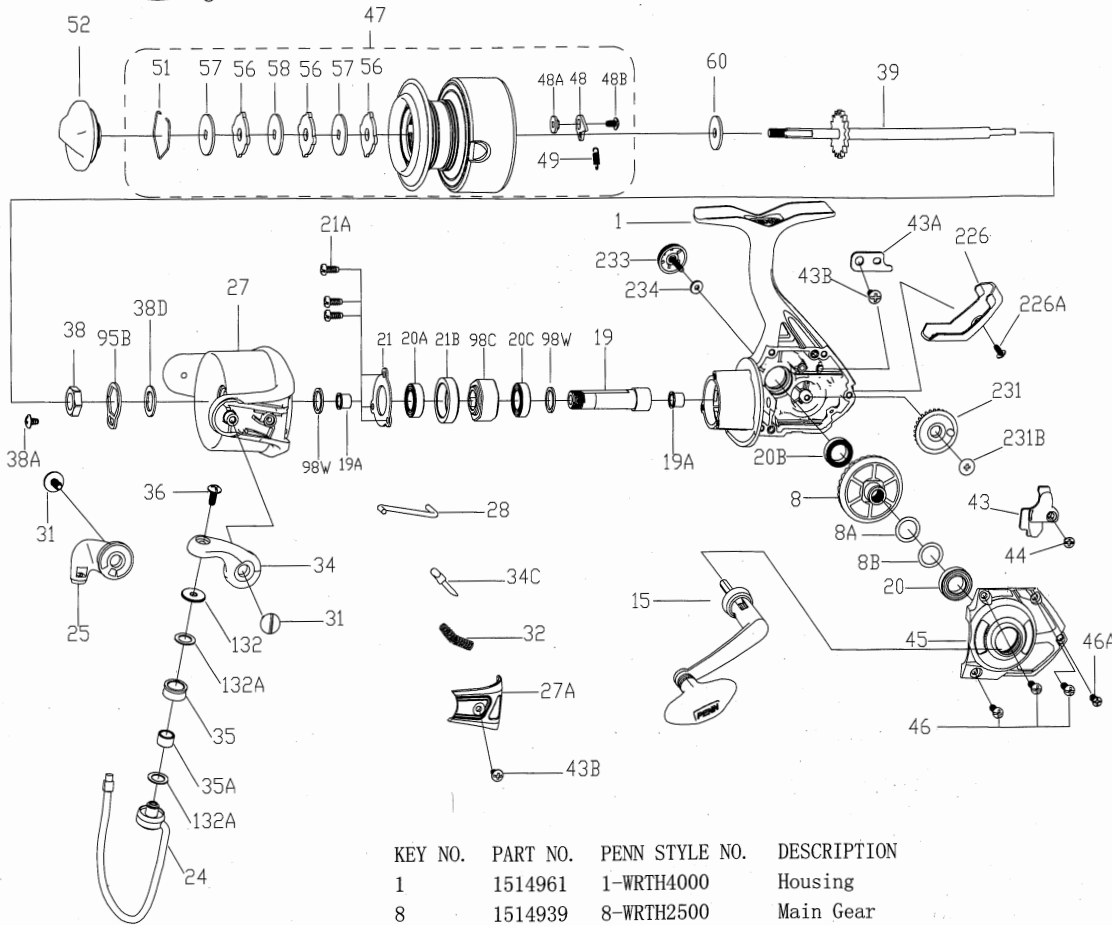

PARTS LIST FOR MODEL AS WRTH4000

KEY NO.	PART NO.	PENN STYLE NO.	DESCRIPTION
1	1514961	1-WRTH4000	Housing
8	1514939	8-WRTH2500	Main Gear
8A	1191028	8A-3000SG	Shim
8B	1485199	8B-PURIII3000	Shim B
15	1514940	15-WRTH2500	Handle Assembly
19	1485212	19-PURIII3000	Pinion Gear
19A	1191252	19A-3000SG	Bushing (2 req)
20	1514942	20-WRTH2500	Housing Bushing
20A	1203973	20A-3000PUR	Ball Bearing
20B	1514941	20B-WRTH2500	Housing Bushing
20C	1203975	20C-3000PUR	Ball Bearing
21	1308052	21-CFT3000	Bearing Retainer
21A	1485211	21A-PURIII3000	Bearing Retainer Screw (3 req)
21B	1192648	21B-3000SG	Collar