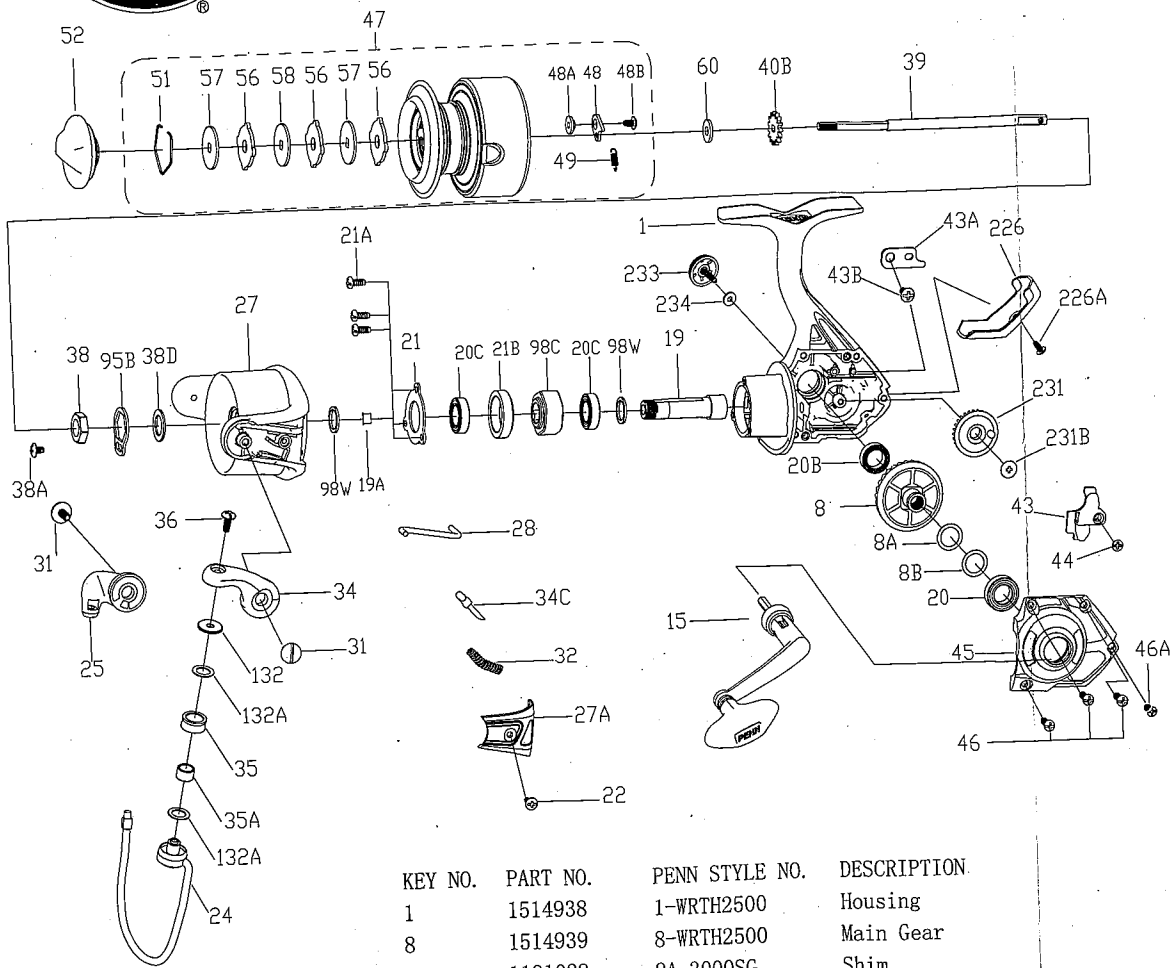

PARTS LIST FOR MODEL AS WRTH2500

KEY NO.	PART NO.	PENN STYLE NO.	DESCRIPTION
1	1514938	1-WRTH2500	Housing
8	1514939	8-WRTH2500	Main Gear
8A	1191028	8A-3000SG	Shim
8B	1485199	8B-PURIII3000	Shim B
15	1514940	15-WRTH2500	Handle Assembly
19	1495904	19-PURIII2500	Pinion Gear
19A	1364314	19A-BTLII2500	Pinion Bushing
20	1514942	20-WRTH2500	Housing Bushing
20B	1514941	20B-WRTH2500	Housing Bushing
20C	1203975	20C-3000PUR	Ball Bearing (2 req)
21	1485197	21-PURIII2500	Bearing Retainer
21A	1204016	21A-5000PUR	Bearing Retainer Screw(3 req)
21B	1192646	21B-2000SG	Collar
22	1203978	22-3000PUR	Bail Pivot Cover Screw
24	1514943	24-WRTH2500	Bail Wire