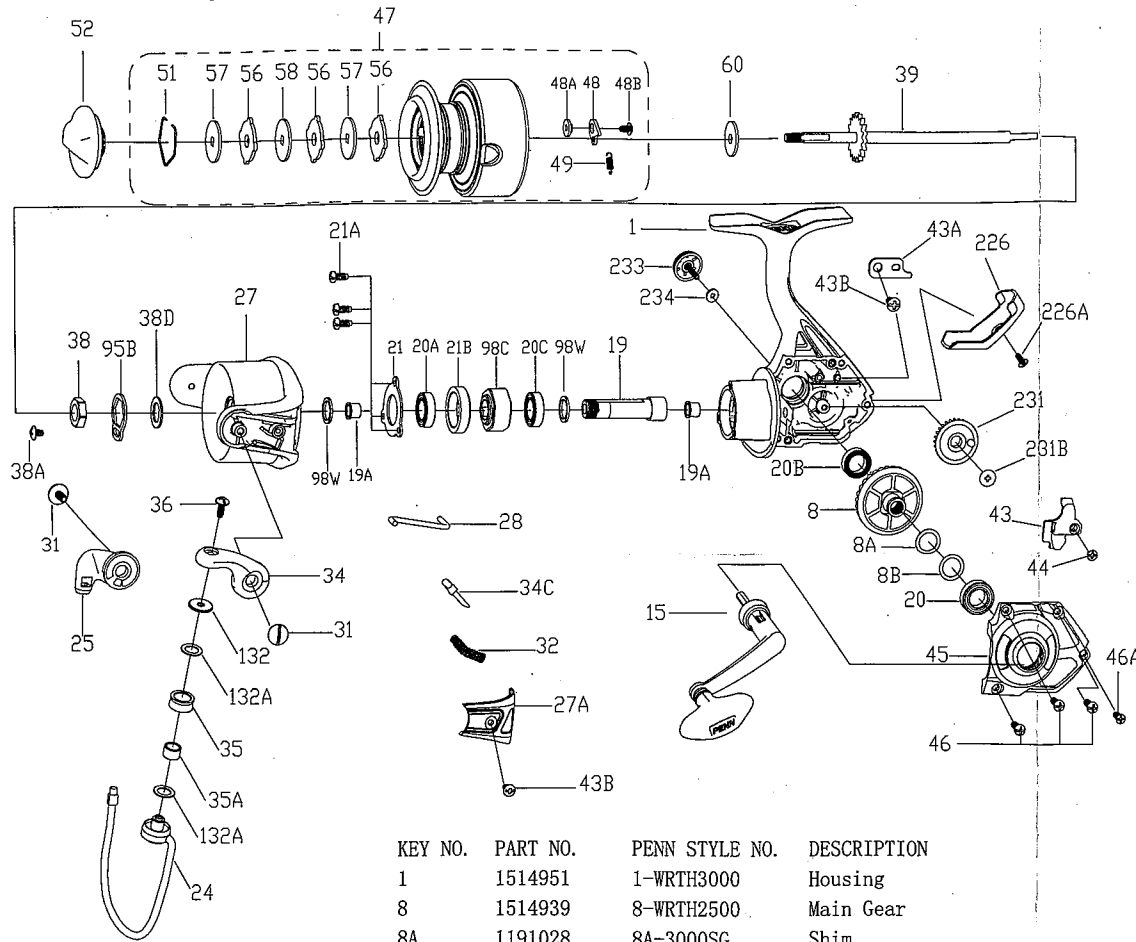

PARTS LIST FOR MODEL AS WRTH3000

KEY NO.	PART NO.	PENN STYLE NO.	DESCRIPTION
24	1514952	24-WRTH3000	Bail Wire
25	1514953	25-WRTH3000	Bail Holder
27	1514954	27-WRTH3000	Rotor
27A	1308059	27A-CFT3000	Bail Pivot Cover
28	1308061	28-CFT3000	Trip Lever
31	1308063	31-CFT3000	Bail Arm Screw(2 req)
32	1191586	32-3000SG	Bail Spring
34	1308064	34-CFT3000	Bail Arm
34C	1308065	34C-CFT3000	Pivot Arm
35	1308066	35-CFT3000	Line Roller
35A	1308067	35A-CFT3000	Line Roller Bushing
36	1191699	36-3000SG	Bail Stud Screw
38	1203994	38-3000PUR	Rotor Nut
38A	1308069	38A-CFT3000	Rotor Locking Plate Screw
38D	1308070	38D-CFT3000	Rotor Nut Washer
39	1514955	39-WRTH3000	Main Shaft Assembly
43	1485219	43-PURIII3000	Crosswind Block
43A	1191818	43A-3000SG	Crosswind Block Plate
43B	1203997	43B-3000PUR	Screw(2 req)
44	1191843	44-3000SG	Crosswind Block Screw
45	1514956	45-WRTH3000	Housing Cover
46	1485201	46-PURIII3000	Housing Cover Screw (3 req)
46A	1485202	46A-PURIII3000	Housing Cover Screw
47	1514957	47-WRTH3000	Spool Assembly
48	1211604	48-3000SG	Click Tongue
48A	1214226	48A-3000SG	Click Tongue Washer
48B	1214189	48B-3000SG	Spool Click Screw
49	1211605	49-3000SG	Click Tongue Spring
51	1308078	51-CFT3000	Drag Retaining Ring
52	1514958	52-WRTH3000	Drag Knob Assembly
56	1192035	56-3000SG	Drag Washer (3 req)
57	1514959	57-WRTH3000	Keyed Washer (2 req)
58	1192052	58-3000SG	Eared Washer
60	1514960	60-WRTH3000	Thrust Washer
95B	1308081	95B-CFT3000	Rotor Locking Plate
98C	1192212	98C-3000SG	Clutch/Sleeve Assembly
98W	1204004	98W-3000PUR	Washer (2 req)
132	1192296	132-3000SG	Roller Washer
132A	1192302	132A-3000SG	Line Roller Washer (2 req)
226	1485215	226-PURIII3000	Rear Cover
226A	1485216	226A-PURIII3000	Rear Cover Screw
231	1485217	231-PURIII3000	Crosswind Gear
231B	1485218	231B-PURIII3000	Screw Crosswind Gear
233	1514949	233-WRTH2500	Lock Knob
234	1514950	234-WRTH2500	Lock Knob Washer