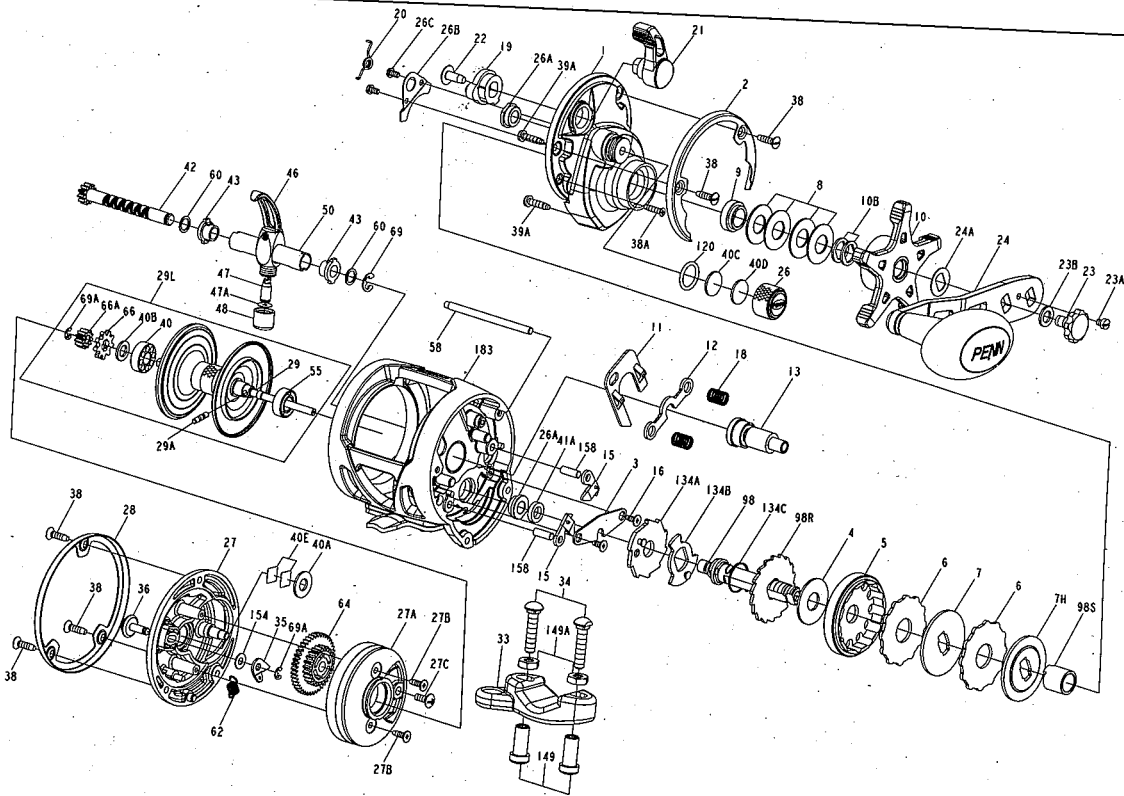

PARTS LIST FOR RVL15LW and RVL 20LW
 REEL ASM. Nos. 1403990(RVL15LW)&1403995(RVL20LW)

KEY NO.	PART NO.	PENN STYLE NO.	DESCRIPTION	KEY NO.	PART NO.	PENN STYLE NO.	DESCRIPTION
1	1405681	1-RVL15LW	Right Side Plate(15)	35	1383037	35-WAR15LW	Click Tongue
2	1405682	1-RVL20LW	Right Side Plate(20)	36	1383038	36-WAR15LW	Click Button
3	1384179	2-RVL15LW	Right Side Ring	38	1383039	38-WAR15LW	Screw (5 req)
4	1382976	3-WAR15LW	Bridge	38A	1383040	38A-WAR15LW	Screw
5	1382977	4-WAR15LW	Drag Washer	39A	1383041	39A-WAR15LW	Screw(2req)
6	1382978	5-WAR15LW	Main Gear	40	1383042	40-WAR15LW	Ball Bearing
7	1382999	7-WAR15LW	Tabbed Drag Washer(2 req)	40A	1383043	40A-WAR15LW	Washer
7H	1383000	7H-WAR15LW	Keyed Metal Drag Washer	40B	1383044	40B-WAR15LW	Felt Washer
8	1383001	8-WAR15LW	Heavy Metal Drag Washer	40C	1383045	40C-WAR15LW	Washer, Acetal Thrust
9	1384180	9-WAR15LW	Spring Washer (4 req)	40D	1383046	40D-WAR15LW	Washer, Rubber Thrust
10	1405684	10-RVL15LW	Spacing Sleeve	40E	1383047	40E-WAR15LW	Thrust Washer(2req)
10B	1383004	10B-WAR15LW	Star Drag	41A	1384181	41A-WAR15LW	Bushing
11	1383006	11-WAR15LW	Star Click Washer (2 req)	42	1383049	42-WAR15LW	Worm Shaft Assembly(15)
12	1383007	12-WAR15LW	Eccentric Jack	42	1383050	42-WAR20LW	Worm Shaft Assembly(20)
13	1383008	13-WAR15LW	Pinion Yoke	43	1383051	43-WAR15LW	Worm Shaft Bushing(2req)
15	1383009	15-WAR15LW	Pinion	46	1383052	46-WAR15LW	Line Guide Assembly
16	1383010	16-WAR15LW	Anti Reverse Dog(2 req)	47	1383053	47-WAR15LW	Line Guide Pawl
18	1383011	18-WAR15LW	Screw (2 req)	47A	1383054	47A-WAR15LW	Pawl Shim
19	1383012	19-WAR15LW	Pinion Yoke Spring (2 req)	48	1383055	48-WAR15LW	Line Guide Nut
20	1383013	20-WAR15LW	Eccentric	50	1383056	50-WAR15LW	Worm Shield(15)
21	1405685	21-RVL15LW	Eccentric Spring	50	1383057	50-WAR20LW	Worm Shield(20)
22	1405686	22-RVL15LW	Eccentric Lever	55	1451533	55-WAR15LW	Ball Bearing
23	1383016	23-WAR15LW	Eccentric Screw	58	1383058	58-WAR15LW	Line Guide Post(15)
23A	1383017	23A-WAR15LW	Handle Assembly Screw	58	1383059	58-WAR20LW	Line Guide Post(20)
23B	1383018	23B-WAR15LW	Handle Lock Screw	60	1383060	60-WAR15LW	Worm Shaft Washer(2req)
24	1405687	24-RVL15LW	Handle Screw Washer	62	1383061	62-WAR15LW	Spring
24A	1383020	24A-WAR15LW	Handle Assembly	64	1383062	64-WAR15LW	Idle Gear
26	1405688	26-RVL15LW	Handle Thrust Washer	66	1383063	66-WAR15LW	Click Ratchet
26A	1383022	26A-WAR15LW	Spool Tension Control Cap	66A	1383064	66A-WAR15LW	Spool Gear
26B	1383023	26B-WAR15LW	Bushing(2req)	69	1383065	69-WAR15LW	Retainer Ring
26C	1383024	26C-WAR15LW	Clutch Retainer	69A	1383066	69A-WAR15LW	Retainer Ring (2 req)
27	1405689	27-RVL15LW	Screw(2req)	98	1383067	98-WAR15LW	Main Gear Shaft
27	1405690	27-RVL20LW	Left Side Plate(15)	98R	1383069	98R-WAR15LW	Anti Reverse Ratchet
27A	1383027	27A-WAR15LW	Left Side Plate(20)	98S	1383070	98S-WAR15LW	Clutch Sleeve
27B	1383028	27B-WAR15LW	Bearing Housing	120	1383071	120-WAR15LW	O-Ring
27C	1383029	27C-WAR15LW	Screw(2req)	134A	1383072	134A-WAR15LW	Clutch Recover Plate
28	1405691	28-RVL15LW	Screw	134B	1383073	134B-WAR15LW	Clutch Recover Support Plate
29	1405692	29-RVL15LW	Left Side Ring	134C	1383074	134C-WAR15LW	Clutch Recover Spring
29	1405693	29-RVL20LW	Spool (15)	149	1184702	149-045	Rod Clamp Nut (2 req)
29A	1451532	29A-WAR15LW	Spool (20)	149A	1184706	149-200	Hex Nut (2 req)
29L	1405694	29L-RVL15LW	Pin	154	1383077	154-WAR15LW	Click Button Washer
29L	1405695	29L-RVL20LW	Spool Assembly(15)	158	1383078	158-WAR15LW	Dog Pin(2req)
33	1182754	33-113	Spool Assembly(20)	183	1383079	183-WAR15LW	Frame Assembly(15)
34	1182788	34-045	Rod Clamp	183	1383080	183-WAR20LW	Frame Assembly(20)
			Screw (2 req)				