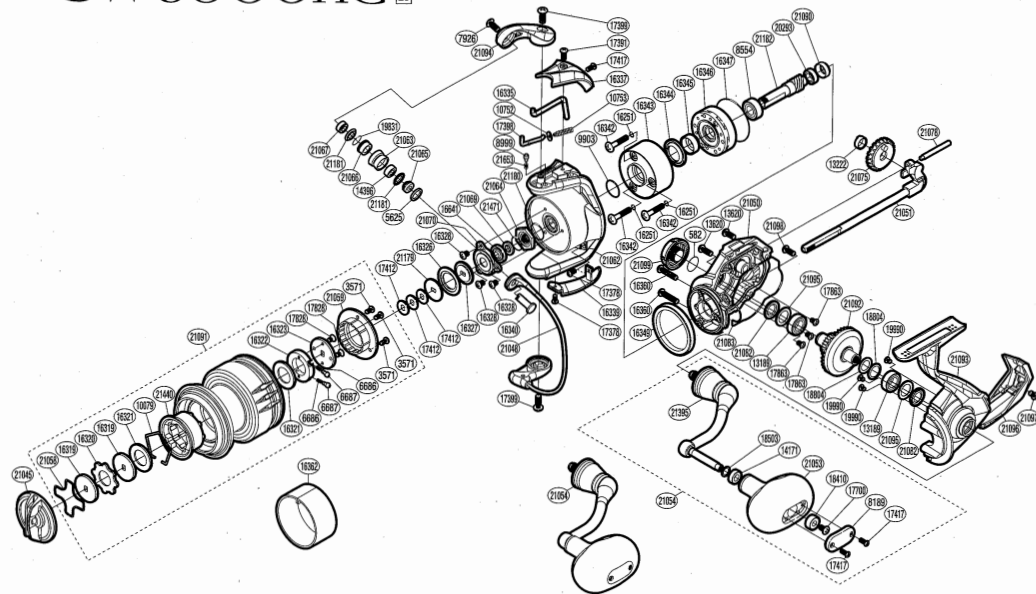

## SW 6000HG 20

Part No.	Description	Part No.	Description	Part No.	Description
RD 0582	O Ring	RD16345	Rotor Ring	RD21065	Line Roller Support Collar
RD 3571	Screw	RD16346	Roller Clutch Assembly	RD21066	Line Roller Bushing
RD 5625	Line Roller Spacer	RD16347	Roller Clutch Cover Seal	RD21067	Line Roller Washer
RD 6686	Click Spring	RD16349	Friction Ring	RD21069	Main Shaft Spacer
RD 6687	Click Pin	RD16360	Screw	RD21070	Nut Lock Plate
RD 8189	Handle Knob I.D. Plate	RD16641	Bearing Water Proof	RD21075	Oscillating Gear
RD 8999	Click Pin	RD17378	Screw	RD21078	Oscillating Guide
RD 9903	O Ring	RD17391	Screw	RD21082	Bearing Water Proof
RD10079	Drag Washer Retainer	RD17398	Bail Spring Guide A	RD21083	Body Seal
RD10752	Bail Spring Guide A Support	RD17399	Screw	RD21090	Bushing
RD10753	Bail Spring	RD17412	Spool Washer	RD21091	Spool Assembly
RD13189	Ball Bearing	RD17417	Screw	RD21092	Drive Gear
RD13222	Oscillating Gear Bushing	RD17700	Screw	RD21093	Side Cover
RD13620	Screw	RD17828	Screw	RD21094	Bail Arm
RD14171	Handle Knob Bushing B	RD17863	Screw	RD21095	Washer
RD14396	Ball Bearing	RD18410	Handle Knob Bushing A	RD21096	Rear Protector
RD16251	O Ring	RD19745	Washer	RD21097	Screw
RD16319	Key Washer	RD19754	Washer	RD21098	Screw
RD16320	Eared Washer	RD19831	O Ring	RD21099	Handle Screw Cap
RD16321	Drag Washer	RD19990	Screw	RD21179	Spool Support B
RD16322	Drag Click Holder	RD20293	Ball Bearing	RD21180	O Ring
RD16323	Drag Click Holder Cover	RD21045	Drag Knob	RD21181	Line Roller Seal
RD16326	Spool Support Seal	RD21048	Bail Assembly	RD21182	Pinion Gear
RD16327	Spool Support	RD21050	Body Assembly	RD21224	Ball Bearing
RD16328	Screw	RD21051	Main Shaft Assembly	RD21225	Screw
RD16335	Bail Trip Lever	RD21053	Handle Knob Assembly	RD21395	Handle Shank Assembly
RD16337	Bail Spring Cover	RD21054	Handle Assembly	RD21440	Spool Bushing
RD16339	Bail Hold Support Guard	RD21058	Drag Washer Retainer	RD21471	O Ring
RD16340	Line Roller Support	RD21059	Drag Cover	RD21653	Click Spring
RD16342	Screw	RD21062	Rotor		
RD16343	Roller Clutch Cover	RD21063	Line Roller		
RD16344	Roller Clutch Water Proof	RD21064	Rotor Nut	RD16362	Line Band (Accessory)