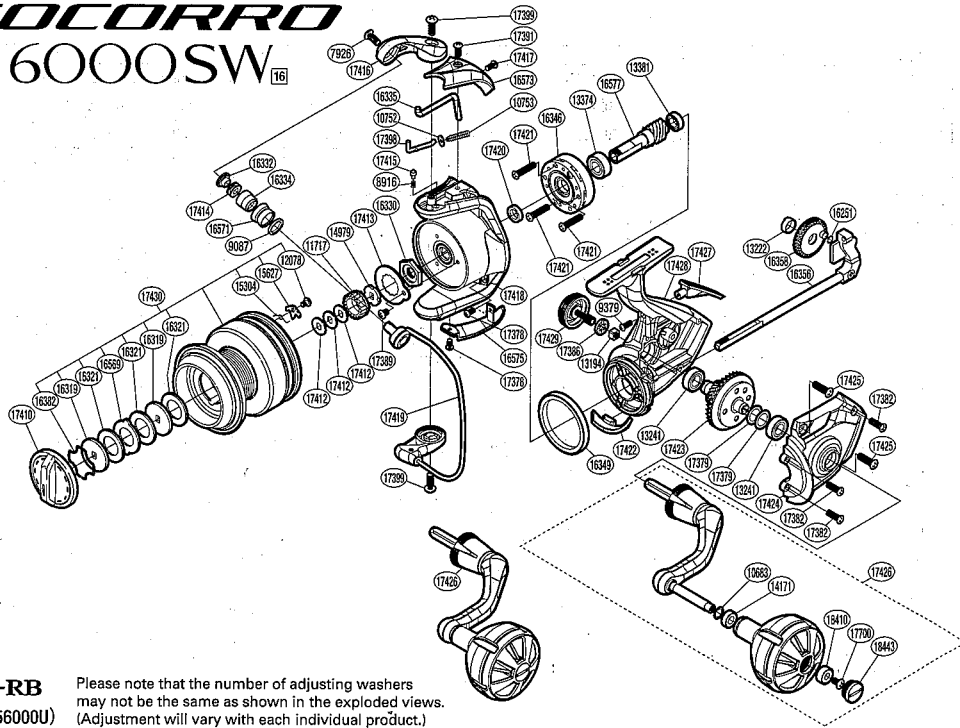

SOCORRO 6000SW 16

Part No.	Description	Part No.	Description	Part No.	Description
RD 7926	Screw	RD16334	Line Roller Bushing	RD17413	Rotor Nut Retainer
RD 8916	Click Spring	RD16335	Bail Trip Lever	RD17414	Line Roller Collar
RD 9087	Line Roller Spacer	RD16346	Roller Clutch Assembly	RD17415	Click Pin
RD 9379	Screw	RD16349	Friction Ring	RD17416	Bail Arm
RD10683	Washer	RD16356	Main Shaft Assembly	RD17417	Screw
RD10752	Bail Spring Guide A Support	RD16358	Oscillating Gear	RD17418	Rotor
RD10753	Bail Spring	RD16382	Drag Washers Retainer	RD17419	Bail Assembly
RD11717	Spool Support A	RD16569	Eared Washer	RD17420	Rotor Bushing
RD12078	Screw	RD16571	Line Roller	RD17421	Screw
RD13194	Handle Screw Lock	RD16573	Bail Spring Cover	RD17422	Bail Trip Strike
RD13222	Oscillating Gear Bushing	RD16575	Bail Hold Support Guard	RD17423	Drive Gear
RD13241	Ball Bearing	RD16577	Pinion Gear	RD17424	Side Cover
RD13374	Ball Bearing	RD17378	Screw	RD17425	Screw
RD13381	Ball Bearing	RD17379	Washer	RD17426	Handle Assembly
RD14171	Handle Knob Bushing	RD17382	Screw	RD17427	Body I.D Plate
RD14979	Spool Support B	RD17386	Handle Screw Cap Spacer	RD17428	Body
RD15304	Drag Click Spring	RD17389	Screw	RD17429	Handle Screw Cap
RD15627	Drag Click	RD17391	Screw	RD17430	Spool Assembly
RD16319	Key Washer	RD17398	Bail Spring Guide A	RD17700	Screw
RD16321	Drag Washer	RD17399	Screw	RD18410	Handle Knob Bushing A
RD16330	Rotor Nut	RD17410	Drag Knob	RD18443	Handle Knob Seal
RD16332	Line Roller Washer	RD17412	Spool Washer		