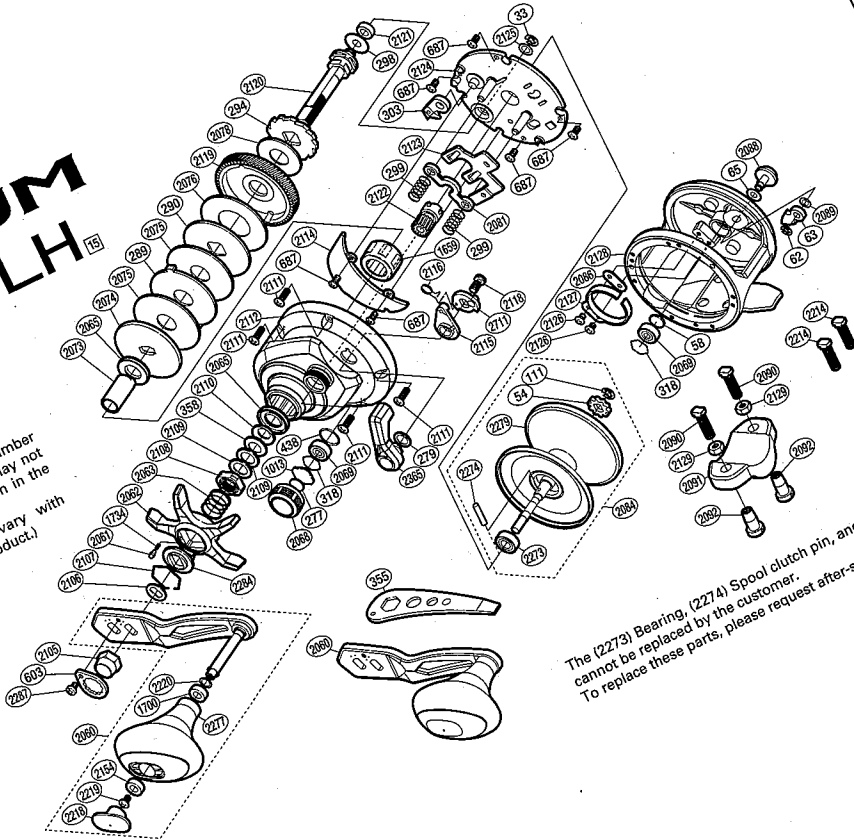

ORIUM 16HGLHTM

A-RB
(51RJ232016U)

Please note that the number of adjusting washers may not be the same as shown in the exploded views.
(Adjustment will vary with each individual product.)

The (2273) Bearing, (2274) Spool clutch pin, and (1659) Roller clutch cannot be replaced by the customer.
To replace these parts, please request after-sales service.