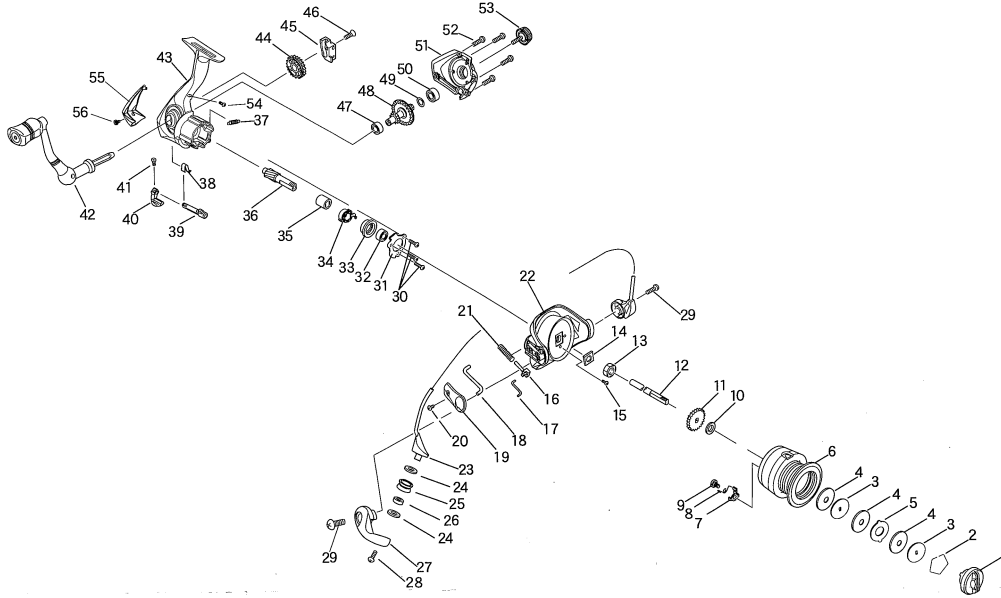

■ EXPLODED VIEW

ДРЕХ 1000/2000/3000/4000

■ PARTS LIST

No.	PART NAME	PART NO.				No.	PART NAME	PART NO.			
		1000	2000	3000	4000			1000	2000	3000	4000
1	Drag Knob Assembly	02322120	02322120	02322120	02322120	30	Screw	20629	20629	20629	20629
2	Stopper Spring	422001	422001	422001	422001	31	Bearing Support	302029	302029	302029	302029
3	Drag Washer	262008	262008	262008	262008	32	Ball Bearing	38049	38049	38049	38049
4	Drag Washer	262001	262001	262001	262001	33	Ball Bearing Collar	172010	172010	172010	172010
5	Drag Washer	262007	262007	262007	262007	34	One Way Clutch Assembly	024407	024407	024407	024407
6	Spool Assembly	02062345	02062346	02062347	02062348	35	Inner Ring	17413	17413	17413	17413
7	Click Claw	33327	33327	33327	33327	36	Pinion Gear	092001	092001	092002	092002
8	Click Claw Spring	67108	67108	67108	67108	37	One Way Clutch Spring	672107	672107	672107	672107
9	Click Claw Screw	202001	202001	202001	202001	38	Anti-Reverse Spring	9406-01-26	9406-01-26	9406-01-26	9406-01-26
10	Click Washer	27453B	27453B	27453B	27453B	39	Anti-Reverse Cam	9406-01-11	9406-01-11	8425-08-02	8425-08-02
11	Click	132013	132013	132013	132013	40	Anti-Reverse Lever	152120	152120	152120	152120
12	Shaft	9406-01-10	9406-01-10	342168	342168	41	Screw	8405-LD-01	8405-LD-01	8405-LD-01	8405-LD-01
13	Nut	18035	18035	18035	18035	42	Handle Assembly	02072002	02072002	02072002	02072002
14	Nut Washer	302001	302001	302001	302001	43	Main Body Assembly	02032135	02032135	02032136	02032136
15	Screw	20662	20662	20662	20662	44	Bull Gear	10474	10474	10488	10488
16	Slider	68513	68513	68513	68513	45	Oscillator	9406-01-09	9406-01-09	9426-01-09	9426-01-09
17	Link	68471	68471	68471	68471	46	Screw	9406-01-22	9406-01-22	20383AB	20383AB
18	Kick Lever	15711	15711	9426-02-07	9426-02-07	47	Ball Bearing	38059	38059	38059	38059
19	Cover A	412151	412151	412152	412152	48	Main Gear	9406-01-07	9406-01-07	9426-01-07	9426-01-07
20	Screw	20629	20629	20629	20629	49	Washer	27290A	27290A	27290A	27290A
21	Dead Point Spring	9406-02-11	9406-02-11	67145	67145	50	Ball Bearing	38049	38049	38049	38049
22	Rotor	052129	052129	052130	052130	51	Side Plate Assembly	02042133	02042133	02042134	02042134
23	Ball Arm Assembly	02052129	02052129	02052130	02052130	52	Screw	8406-LD-01	8406-LD-01	8406-LD-01	8406-LD-01
24	Washer	27704	27704	27704	27704	53	Handle Cap	192106	192106	192106	192106
25	Line Roller	25099	25099	25099	25099	54	Screw	20546	20546	20546	20546
26	Ball Bearing	38248	38248	38248	38248	55	Back Cover	412187	412187	412189	412189
27	Ball Arm Lever	152119	152119	152119	152119	56	Screw	5406-01-05	5406-01-05	5406-01-05	5406-01-05
28	Screw	21165	21165	21165	21165						
29	Screw	20663	20663	20663	20663						

A523-4407-016