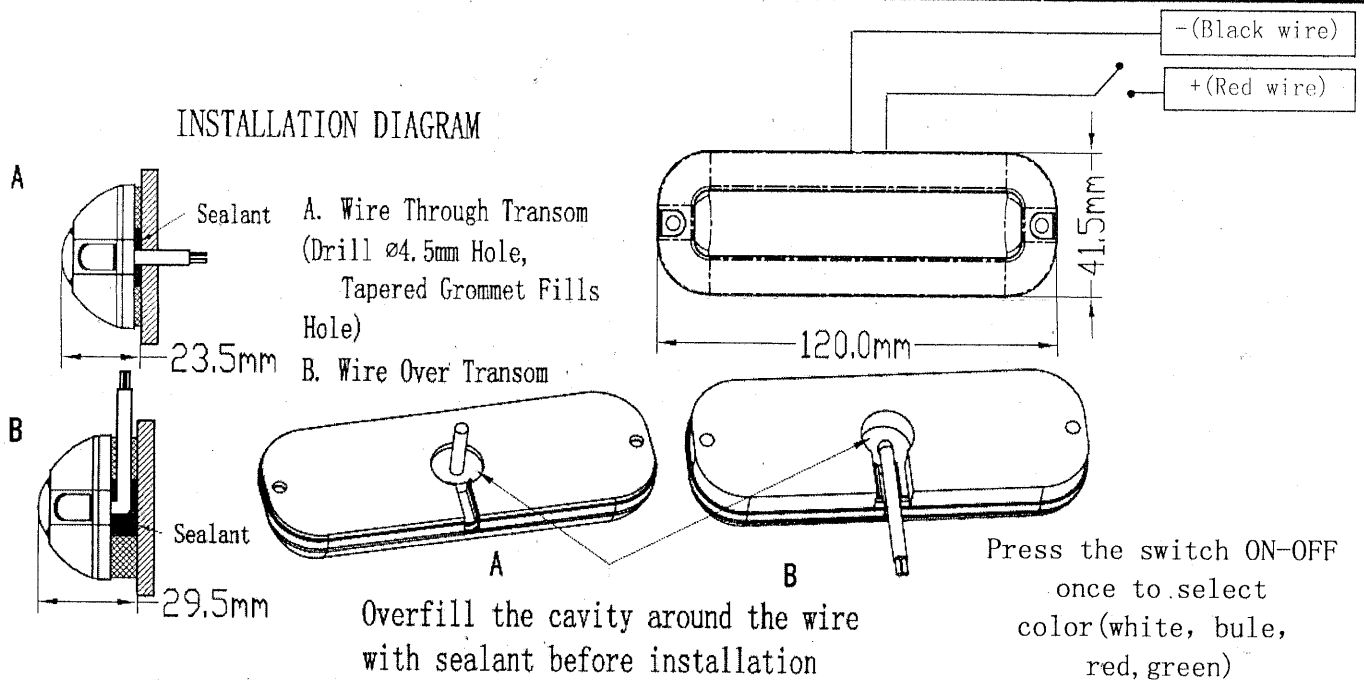

00302-RGBW	
Material	Housing: Made of SUS316
Housing Colour	polished S.S
LED Colour	Red/Green/Blue/White
LED	24PCS RGBW LED
LED Beam Angle	120°
Features	Surface mount/Use Above or Below Water
Working Voltage	DC12V
Wattage	2.4W/Cycle
Effective Lumen	White:218Lumen Green:106Lumen Blue:34Lumen Red:19Lumen
Waterproof standard	IP: 68
life TEST FOR LED LAMP(1000 hours)	Lumen Maintenance Percentage>95%
Operation Temperature	-20° ~ +45°C
Certificate	<div style="display: flex; justify-content: space-around; align-items: center;"> <div style="border: 1px solid black; padding: 2px;">UL</div> <div style="border: 1px solid black; padding: 2px;">CE</div> <div style="border: 1px solid black; padding: 2px;">RoHS</div> <div style="border: 1px solid black; padding: 2px;">TUV</div> </div>

The underwater light warranty only covers the replacement of defective parts, not the towing, launching and replacement costs.

GONIOPHOTOMETER TEST REPORT (White)