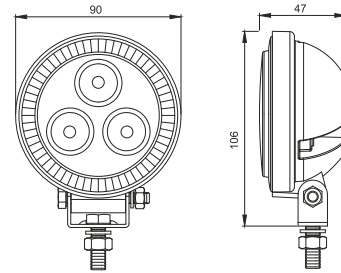

AquaLED floodlight white  
9W, 12/24V DC Multivolt

Code: 72384

Dimensions

### Technical specifications

Material	Die cast aluminum body with acrylic lens and SS304 bracket
Housing colour	White
Total Power Consumption	9W
Input Voltage	12-28V DC - Multivolt
Current	12V@0,75A
Output Luminous Flux	600lm
LED source	3 x COB LED
Correlated Colour Temperature (CCT)	6500K - Cool White
Colour Rendering Index (CRI)	>80
IP Rating	IP67
LED lifetime	>50,000h
Operating Temperature	-40°C to 50°C
Weight	0,35 kg
Beam Angle	60°
Power Cable	Pre-wired
Dimmable	No

27W, 12-24V DC  
2025lm, IP67